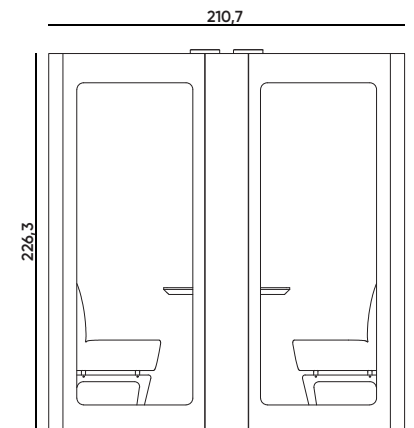

Where people and privacy meet.

Did you know over 70% of meetings have 4 people or less in them? Most offices don't have enough meeting spaces. The cost of building more meeting rooms can be prohibitive, or just damn right impractical. Maybe your lease is due to expire in 18 months anyway. So why build when you can quickly install a 4 person meeting pod which you can take with you when you move premises. Wall mount a screen for built-in video conferencing, meet with up to 3 of your colleagues, or just use the pod to get away and focus on that report you're working on. The BUSYPOD Large 4 person meeting room is a cost effective and easy way to add flexible meeting spaces to any office, when and where you need them.