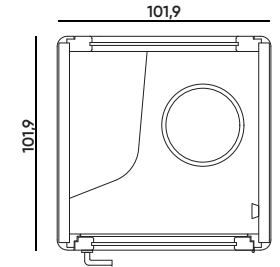

A quiet space designed for privacy and focus.

Get your oasis for the modern office. Dial-in, tune out, rehearse, review, create, debate – you name it – the minimalist BUSYPOD Phone Booth's potential for your open plan office is huge. No need to fight over the conference room or over-booked meeting rooms that were built for many people. No need to stand out in the corridor or stairwell to make that phone call. Our Phone Booths are soundproofed, comfortable spaces that come with a built-in desk as standard. Set up your laptop, put down your cup of coffee, layout some documents. The BUSYPOD Phone Booth is the solution you need to regain lost privacy in your open-plan office!