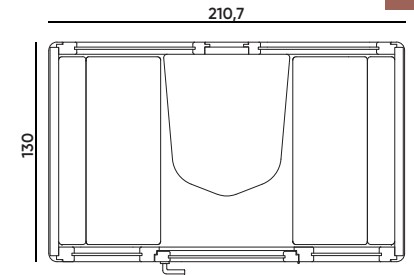

Where people and privacy meet.

Did you know over 70% of meetings have 4 people or less in them? Most offices don't have enough meeting spaces. The cost of building more meeting rooms can be prohibitive, or just damn right impractical. Maybe your lease is due to expire in 18 months anyway. So why build when you can quickly install a 4 person meeting pod which you can take with you when you move premises. Wall mount a screen for built-in video conferencing, meet with up to 3 of your colleagues, or just use the pod to get away and focus on that report you're working on. The BUSYPOD Large 4 person meeting room is a cost effective and easy way to add flexible meeting spaces to any office, when and where you need them.