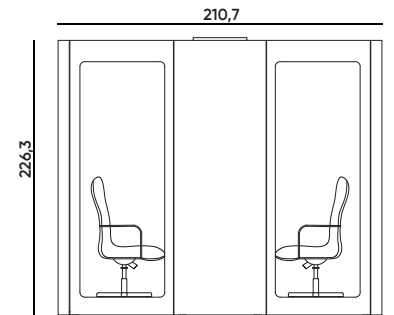

Carpet

LED Lighting

**BUSYPOD XLarge** is the ideal booth for your meetings, whether present or online. It provides you with an optimum space that allows everyone to move freely by gathering your team of six to eight people around a large table where everyone can fit comfortably. You can arrange your meetings with a screen placed on the back wall to ensure that everyone present, physically or virtually, shares their own ideas