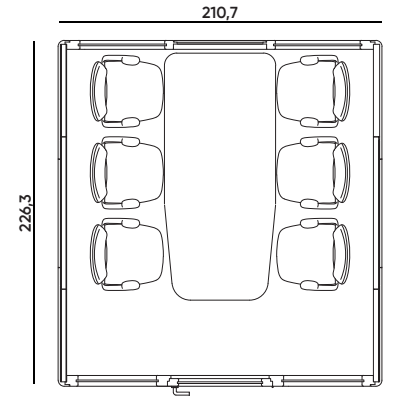

Carpet

LED Lighting

**BUSYPOD XLarge** is the ideal booth for your meetings, whether present or online. It provides you with an optimum space that allows everyone to move freely by gathering your team of six to eight people around a large table where everyone can fit comfortably. You can arrange your meetings with a screen placed on the back wall to ensure that everyone present, physically or virtually, shares their own ideas