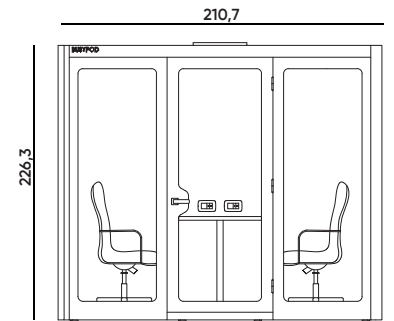

Carpet

LED Lighting

**BUSYPOD XLarge** is the ideal booth for your meetings, whether present or online. It provides you with an optimum space that allows everyone to move freely by gathering your team of six to eight people around a large table where everyone can fit comfortably. You can arrange your meetings with a screen placed on the back wall to ensure that everyone present, physically or virtually, shares their own ideas