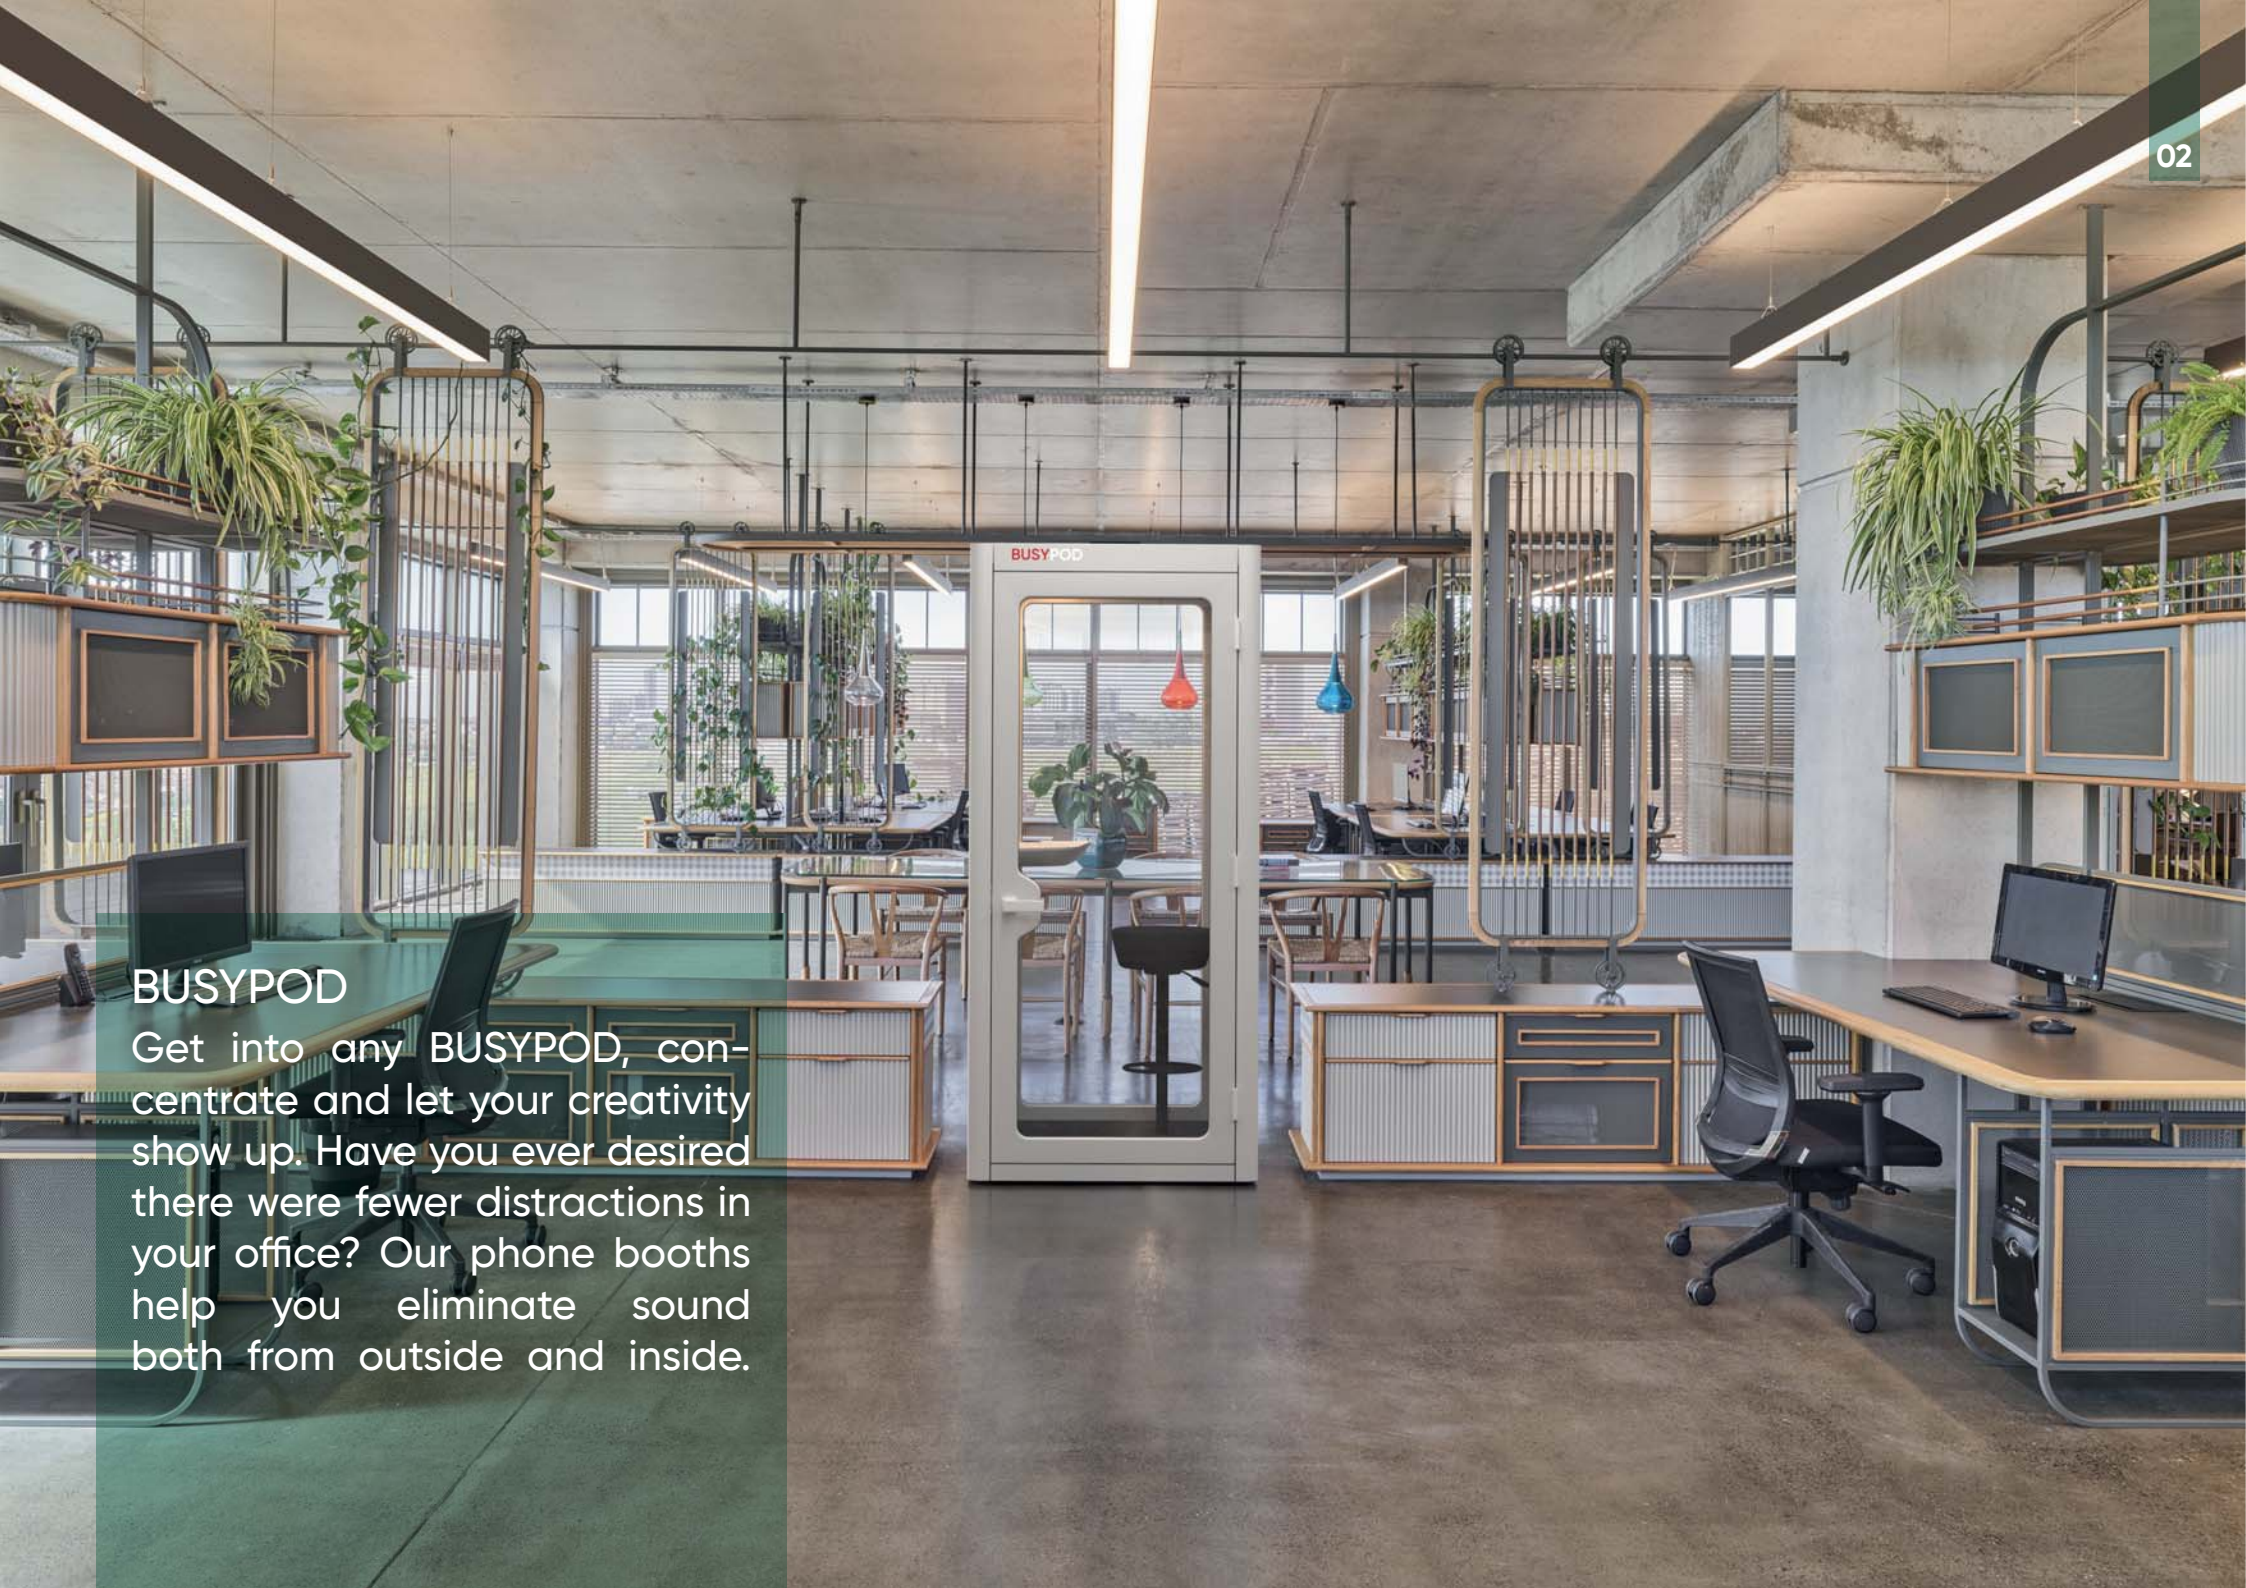

BUSYPOD

Get into any BUSYPOD, concentrate and let your creativity show up. Have you ever desired there were fewer distractions in your office? Our phone booths help you eliminate sound both from outside and inside.