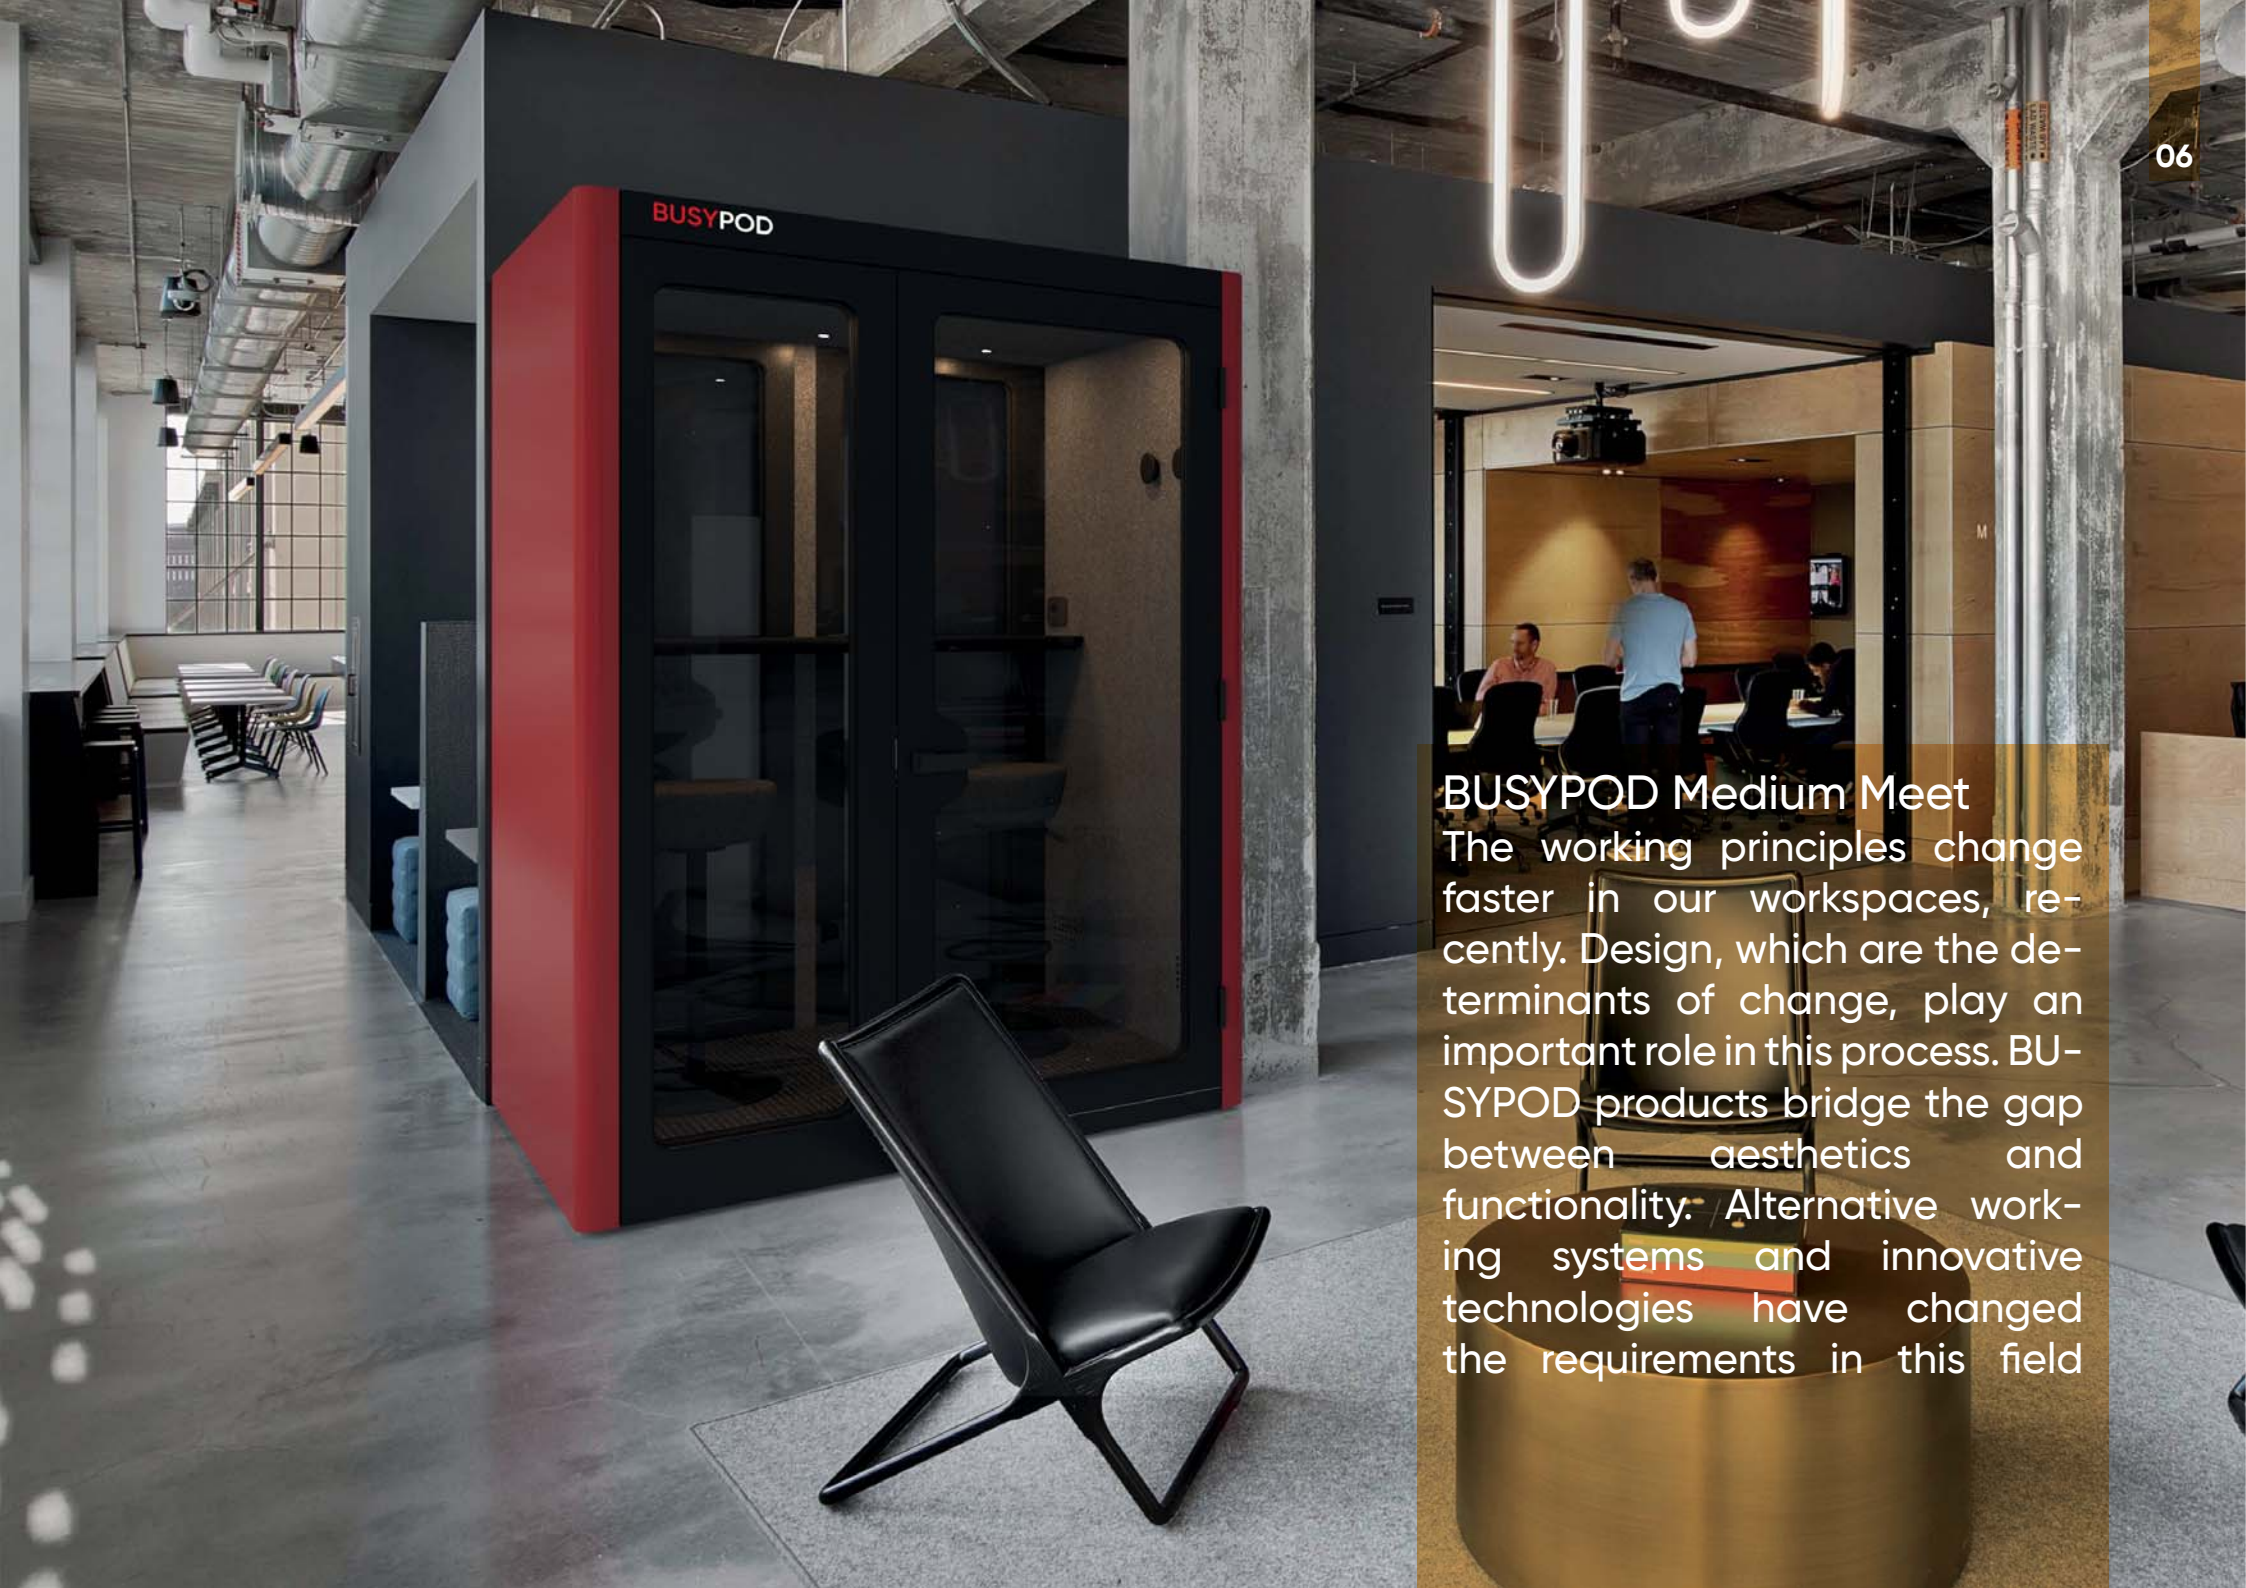

BUSYPOD Medium Meet
The working principles change faster in our workspaces, recently. Design, which are the determinants of change, play an important role in this process. BUSYPOD products bridge the gap between aesthetics and functionality. Alternative working systems and innovative technologies have changed the requirements in this field